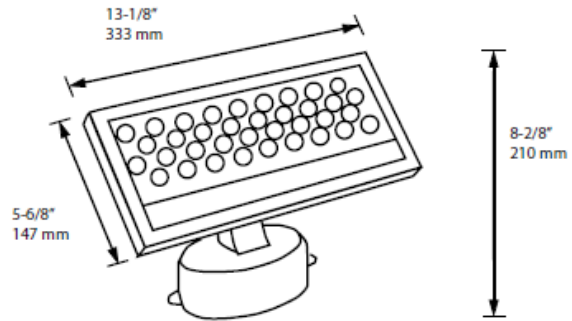

APPLICATION

Washing, Architectural Highlight, Back Lighting,
Entertainment, Stage & Theatrical
(Not Submersible)

WALL WASHER

BLGI-WW-55W-W
55W - 3000K, 4000K, 5000K
White 15° (30° or 45° Custom Order)

Pictures and Diagrams

Lighting Features	
LED	36 x 1W Power LED
BEAM ANGLE	15°/15° (30° or 45° Custom Order)
COLOR	3000K, 4000K, 5000K
AVG LIFE	50,000 hr
LUMEN	2023 lm

Electrical Features	
INPUT VOLTAGE	120/240 V AC
CONNECTIONS	Optional: XLR 3 Pin DMX Connectors IN/OUT Optional: Power IN/OUT
POWER DRAW	55 W
OPERATING TEMP	-20°C to 40°C High ambient temperature will shorten LED life

Mechanical Features	
CONSTRUCTION	Aluminium Alloy
WEIGHT	4.3 kg (9.5 lb)
POWER CORD LENGTH	1.5 m (5 ft)
ROTARY ANGLE	180°
WEATHERABILITY	IP 65