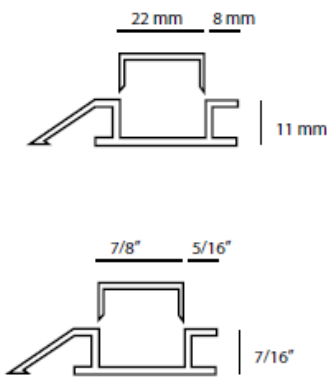

Accessory Details

NTL-Aisle