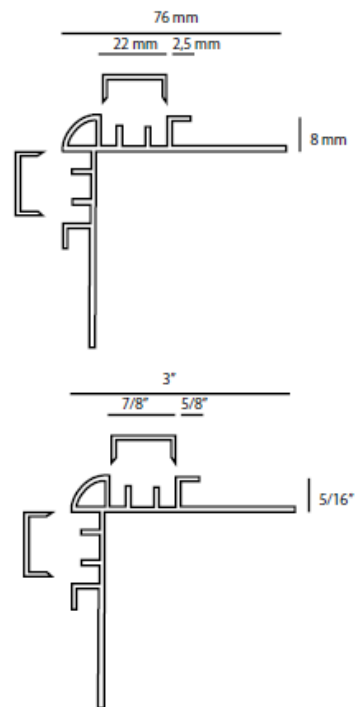

Mechanical Features	
CONSTRUCTION	Rigid UV resistant PVC
SPACING	2.5" to 12"
BEND RADIUS	24"
WEATHERABILITY	IP 44

Transformers	Power	Max. Length
SBLT-1025-24	25W	7 ft
SBLT-1060-24	60W	18 ft
SBLT-1100-24	100 W	30 ft

Accessory Details

NTL-Aisle

NTL-Wall

NTL-Step

Part #	Description	Material
NTL-Aisle	N-Series Carpet-to-Aisle Extrusion	Black Thermoplastic
NTL-Wall	N-Series Carpet-to-Wall Extrusion	Black Thermoplastic
NTL-Step-x	N-Series Step Nose Extrusion - (S)ingle or (D)ouble caps	Anodized Aluminium

Lamp Specifications

Part #	Description	W/Lamp	Lamp Life	Lamp Color
NTL-STT-x"-x	N-Series Standard Tube Light	0.25	100,000 hrs	Clear
NTL-ELL-x"-x	N-Series Extra Life Tube Light	0.20	200,000 hrs	Clear
NTL-LED-x"-x	N-Series LED Tube Light	0.27	50,000 hrs	Red/Green/Yellow