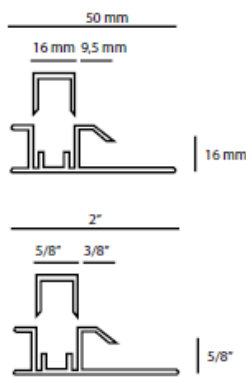

Mechanical Features	
CONSTRUCTION	Rigid UV resistant PVC
SPACING	2.5" to 12"
BEND RADIUS	24"
WEATHERABILITY	IP 44

Transformers	Power	Max. Length
SBLT-1025-24	25W	7 ft
SBLT-1060-24	60W	18 ft
SBLT-1100-24	100 W	30 ft

Accessory Details

NTL-Aisle

NTL-Wall

NTL-Step

Part #	Description	Material
NTL-Aisle	N-Series Carpet-to-Aisle Extrusion	Black Thermoplastic
NTL-Wall	N-Series Carpet-to-Wall Extrusion	Black Thermoplastic
NTL-Step-x	N-Series Step Nose Extrusion - (S)ingle or (D)ouble caps	Anodized Aluminium