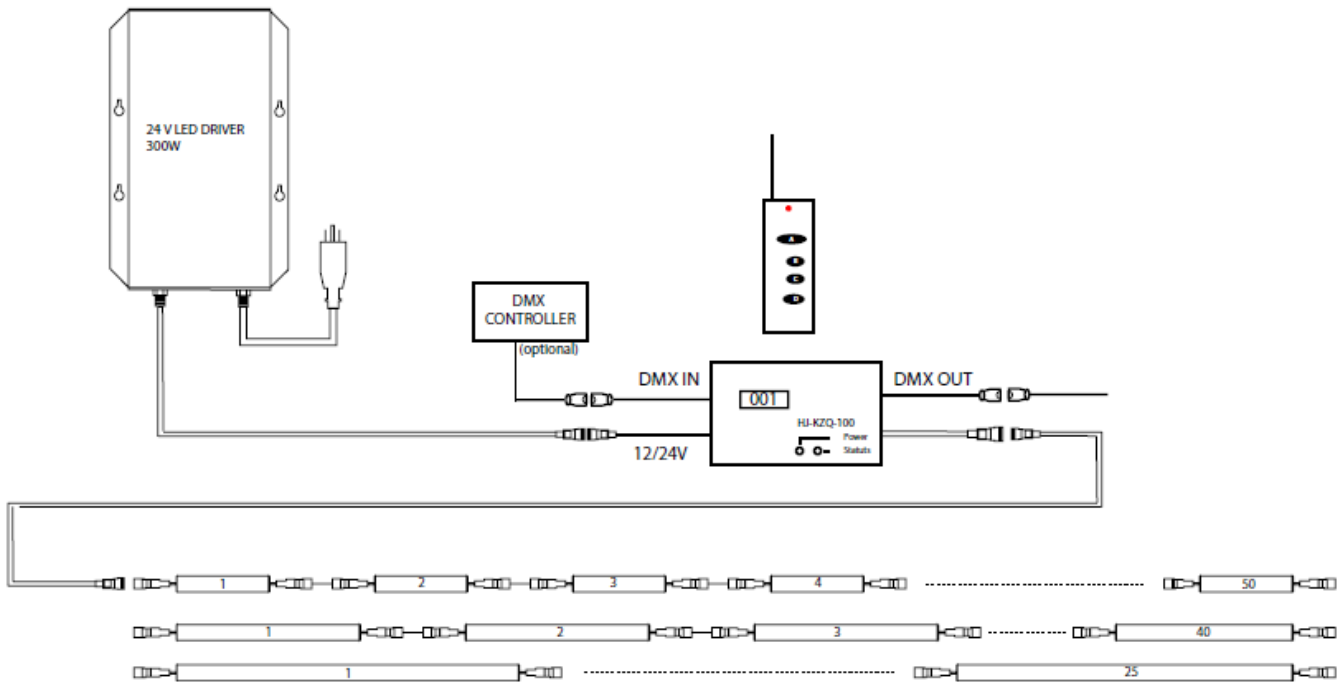

### Pictures and Diagrams

Lighting Features	
LED	UB LED 0.1 W 45 LED /ft (150/meter)
BEAM ANGLE	85°/40°
COLOR	RGB
CONTROL	with SRC181 or HJ-KZQ
AVG LIFE	50,000 Hrs

Electric Features	
INPUT VOLTAGE	24V LED Driver Do Not Plug Directly on 120V
CONNECTIONS	4 pin Plug cord on each side (1ft)
POWER DRAW	max 12 W see table on next page
OPERATING TEMP	-10° to 40°C High ambient temperature will shorten LED life
SERIES LENGTH	Max 60 pieces

Options		
LMNM-MC Clear plastic Mounting Clip	W: 16mm (5/8") L: 48mm (1-7/8") H: 4mm(1-5/8")	
LMNM-CBL Extension cord	1, 3, 5 or 10 m	
LMNM-CBL-Y Y cord	1.5m	

Installation Guidelines

SRC-181 CONTROLLER

HJ-KZQ CONTROLLER

## Technical Specifications