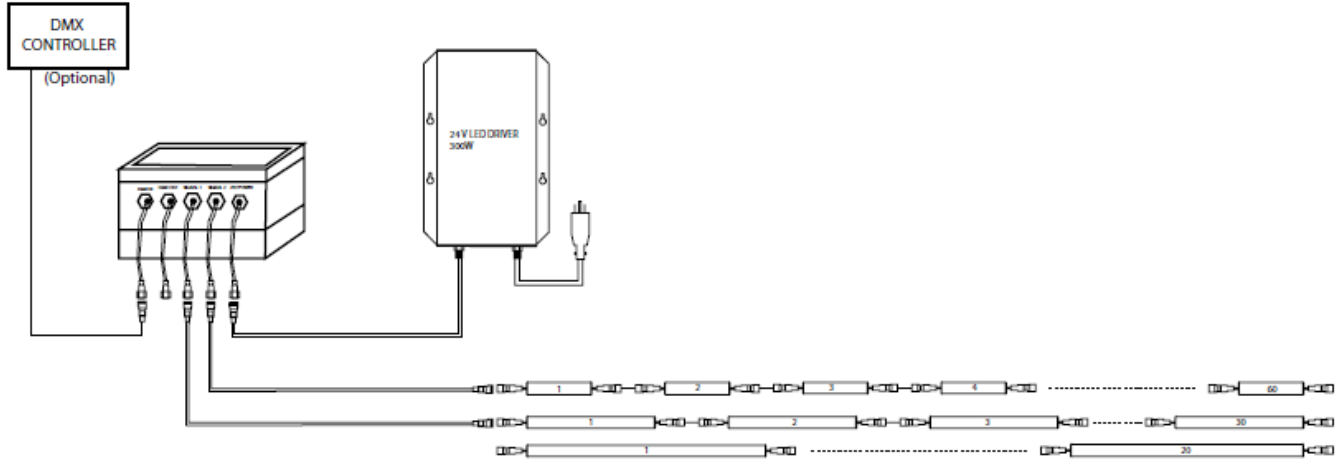

Installation Guidelines

SRC-181 CONTROLLER

HJ-KZQ CONTROLLER