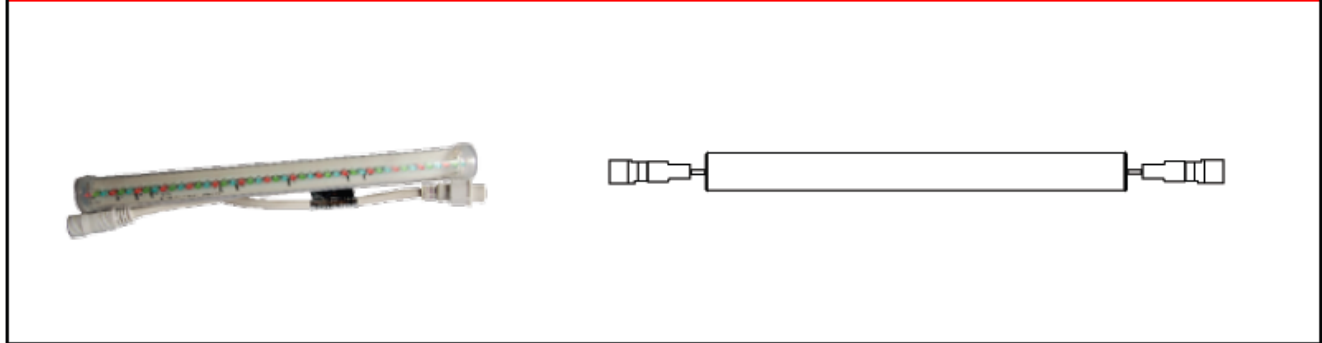

## APPLICATION

COVE WASHER for Theme & Night Club, Architectural Detail, Back Lighting, Cove Lighting, Indoor or Outdoor (not Submersible)

## COVE WASHER

LMNM-xx-24V-RGB  
RGB  
85°

### Pictures and Diagrams

Lighting Features	
LED	UB LED 0.1 W 45 LED /ft (150/meter)
BEAM ANGLE	85°/40°
COLOR	RGB
CONTROL	with SRC181 or HJ-KZQ
AVG LIFE	50,000 Hrs

Electric Features	
INPUT VOLTAGE	24V LED Driver Do Not Plug Directly on 120V
CONNECTIONS	4 pin Plug cord on each side (1ft)
POWER DRAW	max 12 W see table on next page
OPERATING TEMP	-10° to 40°C High ambient temperature will shorten LED life
SERIES LENGTH	Max 60 pieces

Mechanical Features	
CONSTRUCTION	UV and Impact Resistant Tube.
DIMENSION	Ø1-1/4" (Ø 32mm) L= 300(15"), 6000(29"), 1000 (41")mm
WEIGHT	15": 0.44 lbs (0.2kg), 30": 0.62 lbs (0.28kg), 41": 0.77 lbs (0.35kg)
ROTARY ANGLE	180°
WEATHERABILITY	IP 64